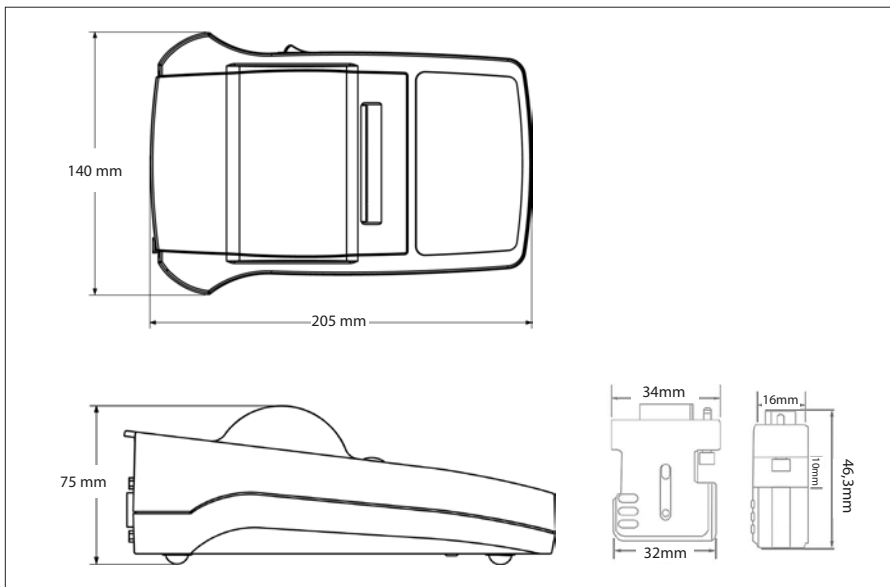

Other Standard Features and Equipment

Status indicator, 40 characters per line, perform zero and tare operations directly from the printer. Full functionality with Explorer™, Navigator™, MB Series Moisture Analyzers and 'T' Series indicators. Statistics and Totalization not supported on Scout™ Series. Multi-Language Printing: English, Spanish, German, Italian, French, Chinese, Korean, Japanese, Russian, Polish, Portuguese, Hungarian and Czech.

Compliance

- **SF40A printer:** Product Safety: IEC/EN 61010-1, : UL61010-1; CAN/CSA C22.2 61010-1
- **Electromagnetic Compatibility:** FCC Part 15 Class A; Canada ICES-003 Class A; IEC/EN 61326-1 Class B, basic environments
- **Compliance Marks:** CSA, CE
- **Bluetooth adapter certification:** Anatel (for Brazil), CE RED (for EU), FCC (for US), IC (for Canada), iDA (for Singapore), KCC (for Korea), MoC (for Israel), NBTC (for Thailand), NCC (for Taiwan China), NOM (for Mexico), QAS SIRIM (for Malaysia), RCM (for Australia and New Zealand), SRRC (for China), Telec (for Japan), Bluetooth SIG.

Accessories

Paper Roll × 2 (included)	12120799
Paper Rotary Axis (included)	30063920
Ink Ribbon (included)	30529322
Cable Adapter (included)	30059316
Cable Mini USB	30944363

Outline Dimensions